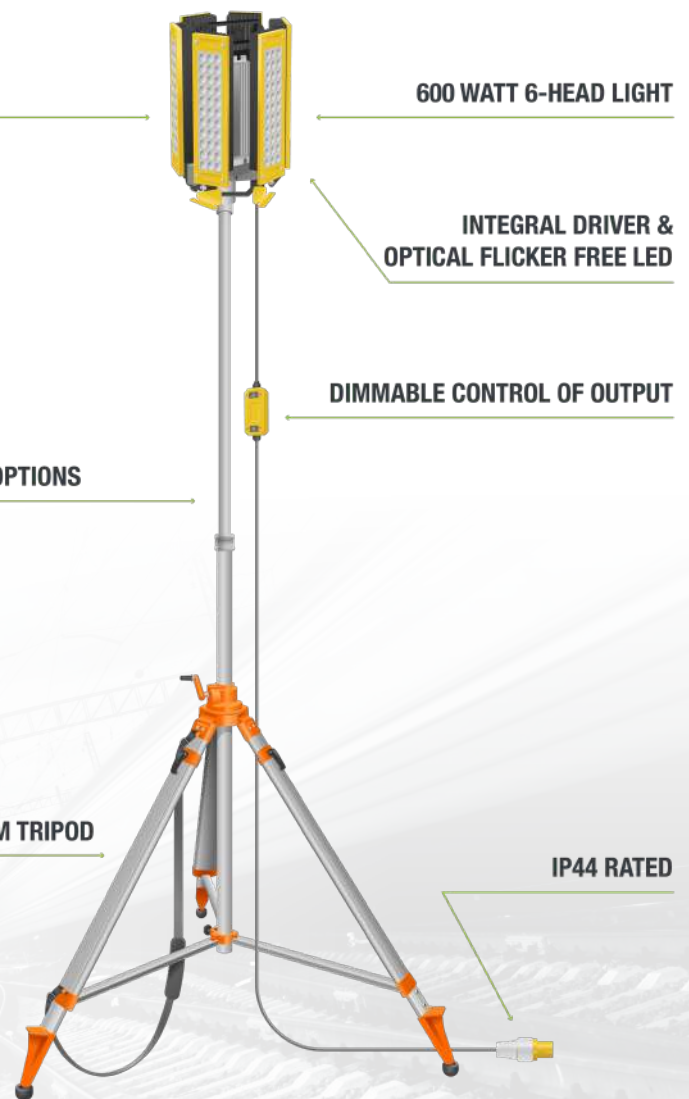

Lunar360° 6-Head LED Flood Lighting

With Tripod or Magnetic Bracket

Overview

The NEW Lunar360° 6-Head LED flood light and tripod system provides a cost effective, portable and sustainable lighting solution for the rail, civil, construction, utilities and events industries.

600 watts of power providing 90,000 Lumens of light and when powered using a single Vitacell® battery power source this Lunar360° will run for up to 7 hours on the highest power setting.

The Lunar360° 6-Head flood lighting system when used alongside our Vitacell® rechargeable battery is fuel free, silent running and has zero carbon emissions which are key drivers for many businesses.

Our Lunar360° has flicker free light heads which are water and dust proof. They can be mounted using either the 3m or 4m telescopic tripods, attached to a rail trolley or fixed to masts or a vehicle side using the magnetic bracket.

90,000 LUMENS OUTPUT

600 WATT 6-HEAD LIGHT

INTEGRAL DRIVER & OPTICAL FLICKER FREE LED

DIMMABLE CONTROL OF OUTPUT

TELESCOPIC MAST AVAILABLE IN 3m & 4m OPTIONS

LIGHTWEIGHT ALUMINIUM TRIPOD

IP44 RATED