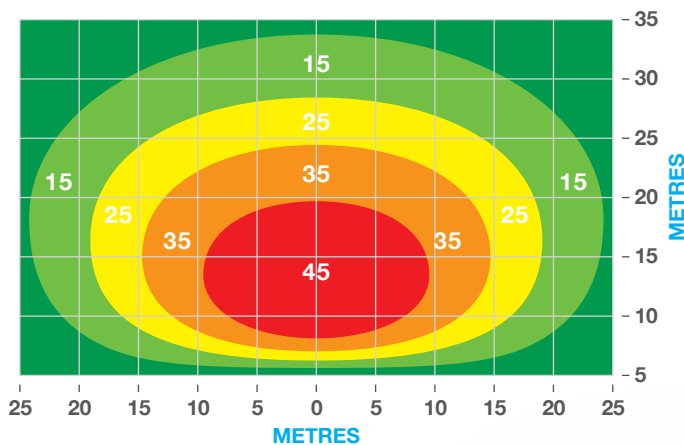

Key Benefits

- Lightweight and compact
- Flexible floodlight solution 360° or 180°
- Zero emissions and zero noise output (when used alongside Vitacell® battery)
- 4 x Tripods can be linked together to provide a greater surface area of light output
- Dimmable control of light output when used alongside the Vitacell® battery
- High performance integral driver and optical flicker free LED technology
- Low transport costs
- 600 or 300 watt light head option
- Magnetic bracket available

Specifications

Rated voltage	110 V
Rated wattage	6x 100 W
Ingress protection	IP44
Total lamp lumens	90,000 lm
LED lifespan	20,000+ hours
CE compliant	UK CE marked UKCA
Lamp CCT	6500 K
Rated temperature	50°C
Luminaire weight	14.5 Kg
Tripod weight	11 Kg
Tripod height	3.0m or 4.1m

Light Plot