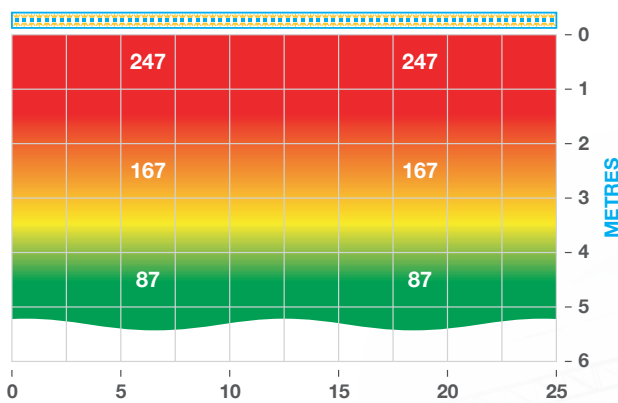

## Specifications

<b>Voltage</b>	AC 110V constant current
<b>LED make</b>	Epistar
<b>LED type</b>	SMD 2835
<b>LED configuration</b>	144/m
<b>Range fed from one side</b>	25m
<b>Range fed from both sides</b>	No
<b>Operating temperature</b>	-30 to +50 °C
<b>IP rating connectors</b>	IP65
<b>Power consumption per metre</b>	12W
<b>Colour rendering index CRI</b>	>80
<b>Colour temperature</b>	6500 Kelvin
<b>Luminous efficacy</b>	105 Lumens/m
<b>Lumens P/M</b>	1400 Lumens/m

## Light Plot